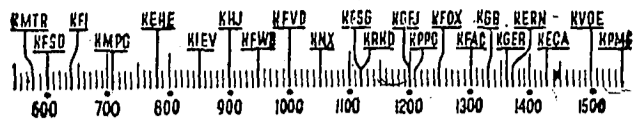

YOUR Radio TODAY

[The information contained in the following schedule of radio programs is furnished by the stations broadcasting the programs, and The Times should not be considered responsible for errors in announcements due to failure of stations to advise of daily changes.—Ed.]

Before 8 a.m.

KMTB—Call, Theater, 5.
KFI—Off Record, 7: News, 7:15; Melody Cruise, 7:30.
KMPC—Morning Express, 7: Top of Day, 7:30.
KEHE—Musical/Clock, 6 to 8.
KHJ—Rise & Shine, 6: News, 7:45.
KFWB—Stu Wilson, 6 to 8.
KFVD—Spanish, 6: Jubilee, 7:15.
KXN—Santitas Salute, 6: News, 7:30; Melodies, 7:45; Gazette, 7:55.
KRRD—Early Riser, 6: Rev. Johnson, 6:15; News, 6:30.
KGFJ—Spanish, 6: Clock Watcher, 7:15; El Despertador, 6: News, 7:30; Music, 7:40; About Time, 7:45.
KFAE—Records, 7.
KGER—Farm, 6:05; Bugle Boy, 6:30; Aubrey Lee, 7:15.
KECA—Story of Mo., 7: Josh Higgins, 7:15; Financial, 7:30; News, 7:45.

KRRD—Listen Ladies, 2: Little Show, 2:30; Music, 2:45.
KHJ—Mark Love, 2: Johnson Family, 2:15; School of Air, 2:30.
KFWB—Serenade, 2: Guiding Light, 2: Theater, 2:30.
KFVD—Poets Club, 2: Organ, 2:15; World on Air, 2:30.
KXN—Woman Forum, 2: So You Want To Be, 2:15; Road of Life, 2:30; Kitty Keene, 2:45.
KRRD—1 Cocoaanut, 2: Henry Orch., 2:15; Records, 2:30.
KGFJ—News, 2: Drama, 2:30; Marimba, 2:45.
KFOX—Christian Science, 2: Philosopher, 2:30.
KFAE—D.A.R., 2: Band, 2:30.
KGER—News, 2: L. B. Band, 2:30.
KECA—Classic Hour, cont'd, 2.

8 to 9 a.m.

KMTB—Requests, 8:30.
KFI—Music Clock, 8: Ensemble, 8:15; News, 8:30; Optinist Opimetricist, 8:45.
KMPC—Unity Word, 8: Reveries, 8:30; Dr. Reynolds, 8:45.
KEHE—News, 8: Early Edition, 8:15; Airplane Trip, 8:30.
KHJ—Clipper, 8: Haven of Rest, 8:30.
KFWB—Bkfst. Club, 8 to 9:30.
KFVD—Dr. Reynolds, 8:45.
KXN—Hillbillies, 8: Merry-makers, 8:15; Brown Berman, 8:30; Sally of Star, 8:45.
KRRD—Recordings, 8: Employment, 8:30.
KGFJ—News, 8: Swing It, 8:15; Songfest, 8:30.
KFOX—Rev. Thomas, 8: Music, 8:15; Health, 8:30; Ads, 8:45.
KFAE—Church, 8: Mirandy, 8:30; Mildred Lager, 8:45.
KGER—News, 8: Mizpah, 8:15; Problem Hour, 8:45.
KECA—Church, 8: Rosie Guitar, 8:15; Ranch Boys, 8:30; W.P.A. Music, 8:45.

KMTB—Castilian Kid, 3: Piano, 3:30; Richman, 3:45.
KFI—Candid Lady, 3:15; Woman Magazine, 3:30.
KMPC—Sirlings, 3: Aunt Sue, 3:30; Meet Author, 3:45.
KEHE—News, 3: Dansant, 3:15; Amy, Belle, VI, 3:50; Fed. Housing, 3:45.
KHJ—City Hobbies, 3: Highway Patrol, 3:30; Orch., 3:45.
KFWB—Clover Kerr, 3: Mary Martin, 3:15; Short Shorts, 3:30; Songshoppers, 3:45.
KFVD—News, 3: Records, 3:15; Church, 3:30.
KXN—Ma Perkins, 3: Julia Blake, 3:15; KXN, 3:40; Buys, News, 3:45.
KRRD—Music, 3: U.S.C. Talk, 3:30; Music, 3:45.
KGFJ—News, 3: Music, 3:15; W.P.A. Concert, 3:45.
KFOX—A Word to Wives, 3: Mary Martin, 3:15; At the Theater, 3:30.
KFAE—Concert Hall, 3: I hr.
KGER—News, 3: Songs, 3:05; L. B. Band, 3:20.
KECA—American Schools, 3: Organ, 3:15; Lyon, Marlowe, 3:30; Father, Son, 3:45.

9 to 10 a.m.